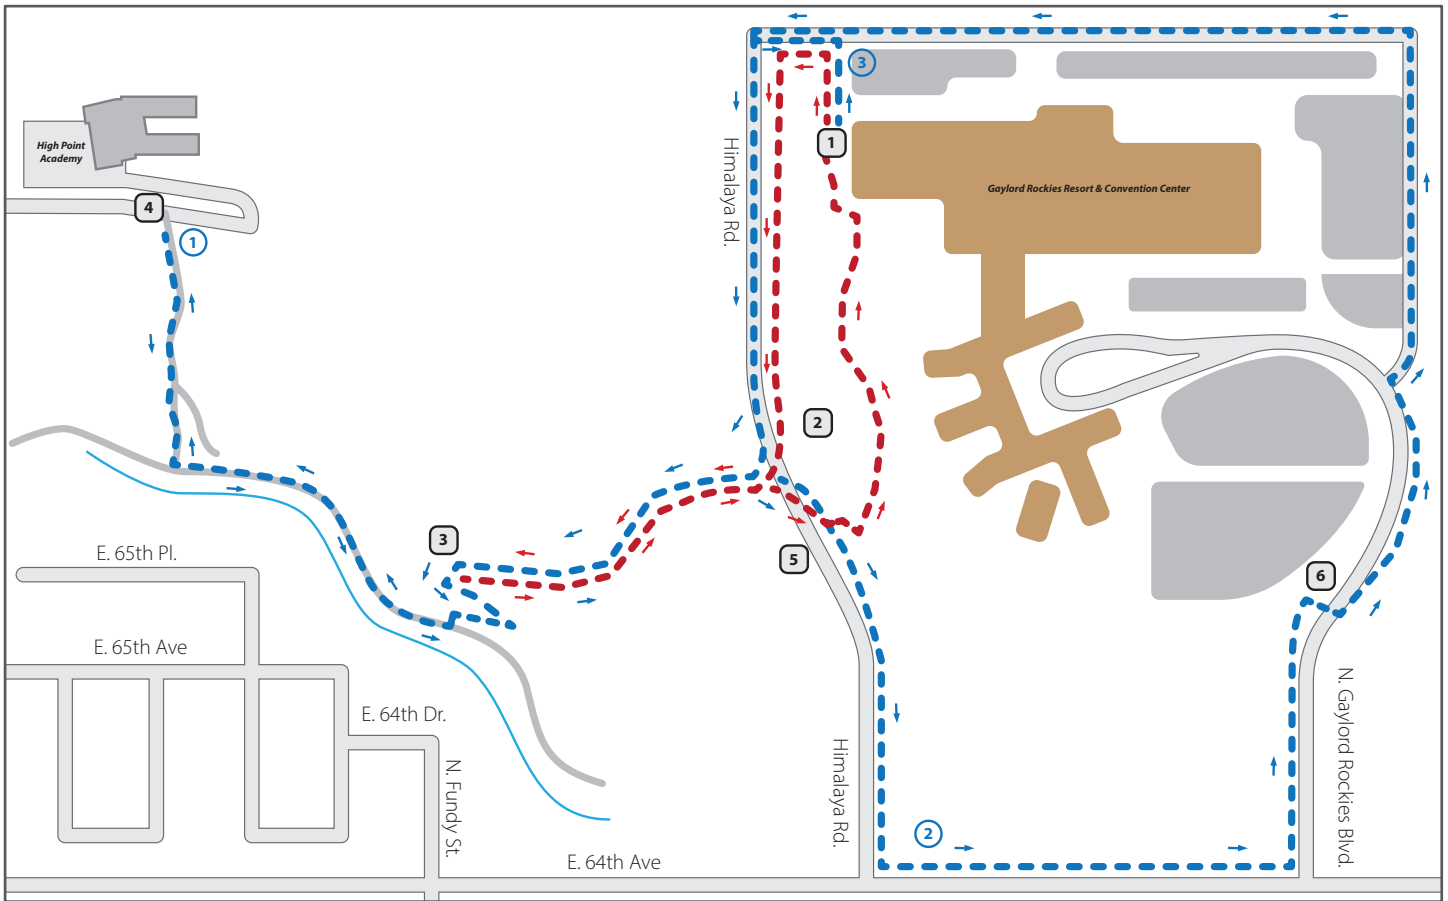

# 5k and 1 mile Running Routes

at Gaylord Rockies Resort & Convention Center

## Map Key

-----  
5k Route

-----  
1 Mile Route

① ② ③  
Mile Markers

## Key Course Locations

- ① **Adams Terrace**  
Start/Finish
- ② **Road Crossing**  
No Curb Cut, Short Section of Soft Surface
- ③ **Course Split**  
1 Mile Turnaround, Runners Continue
- ④ **5K Turnaround**
- ⑤ **Course Split**
- ⑥ **Main Gate**  
Road Crossing

*This course has proven to be a favorite course of past guests. Although we provide a map for your convenience, we assume no responsibility for injury or damage that may occur while utilizing the route.*